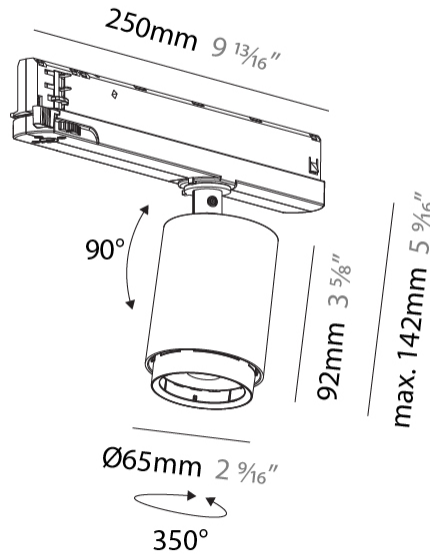

GENERAL

Series: Centriq
Subseries: Centriq In Flex
Brand: Prolicht
Division: Architectural
Mounting Type: Track
Subcategory: Spots

PHYSICAL

Shape: Cylinder
Diameter (mm): 65
Diameter (in): 2 9/16
Length (mm): 250
Length (in): 9 13/16
Height (mm): 142
Height (in): 5 9/16
Light Distribution: Adjustable / Direct
Weight (kg): 0.62

Fixture Finish: SSR / BKV / CWI / CRY / HAB / LAG / UFT / ITA / RUA / RUR / MIC / FTG / MYG / TWT / LOD / PUS / FRO / FUP / KIA / POP / BLS / SPG / MEY / GOH / GUM / CHC / COM / ABZ / JAG / OBR / MOS / ROR

Holder Finish: WHI / BLK

Accent Finish: SSR / BKV / CWI / CRY / HAB / LAG / UFT / ITA / RUA / RUR / MIC / FTG / MYG / TWT / LOD / PUS / FRO / FUP / KIA / POP / BLS / SPG / MEY / GOH / GUM / CHC / COM / ABZ / JAG

Fixture Material: Aluminum

ELECTRICAL

Lamp Type: LED (Zhaga Standard)
Input Wattage (W): 20
Total Output Wattage (W): 18.1
Dimming: Non-Dimmable / 0-10V Dimming
Driver Included: Yes
Driver Location: Integrated
Driver Type: Constant Current - 120Vac
Driver Class: Class 2
Input Voltage (V): 120

LED

Number of LEDs: 1
Color Temperature (°K): 2700 / 3000 / 3500 / 4000
Max. Delivered Lumen (lm): 1207 / 1300 / 1376 / 1380
Nominal Lumen (lm): 1672 / 1800 / 1905 / 1910
CRI: >90 CRI
Lamp Life (hrs): 50000

OPTICAL

Reflector°: Adjustable 14 - 44
Adjustability: Rotational 360°; Tilt 90° (±45°)

RATINGS AND CERTIFICATIONS

Certified By: Certified for North American Standards
IP rating: IP20